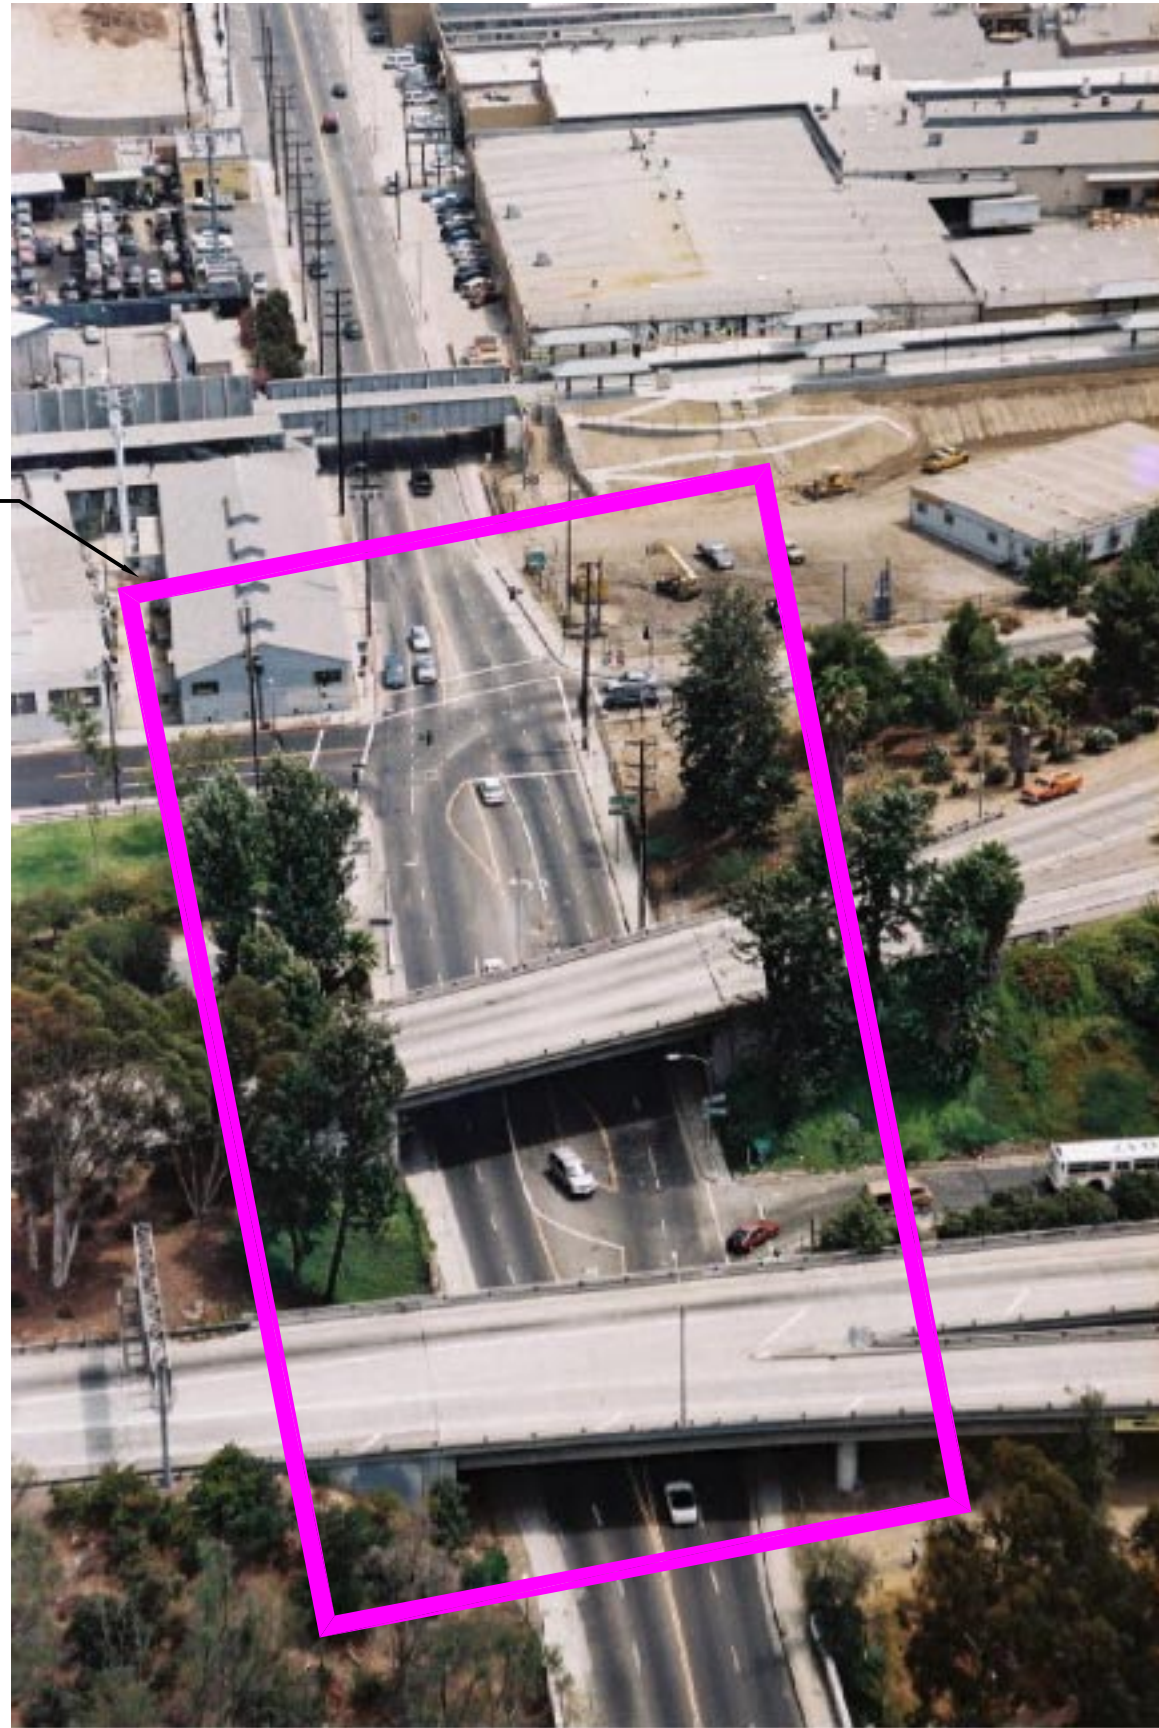

W AVE 26

ARTESIAN ST

METRO GOLD LINE

SAMPLE BLOCK AREA

LACY ST

SR 110  
ON-RAMP

METRO GOLD LINE  
AVE 26 STATION

I-5 OFF-RAMP

PASADENA FRWY  
SR 110

W AVE 26

NOT TO SCALE

EXHIBIT NUMBER: